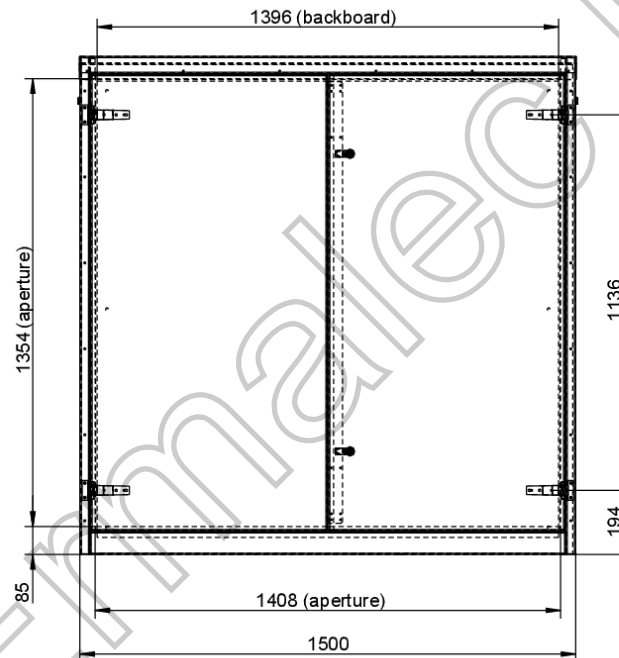

Gear Tray Pillars

Kiosk for Sports Grounds Flood Lighting

Code: 9083