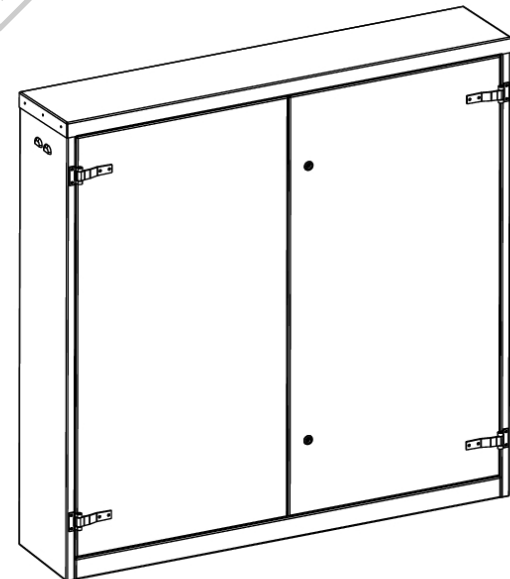

Gear Tray Pillars

Kiosk for Sports Grounds Flood Lighting

Code: 9083